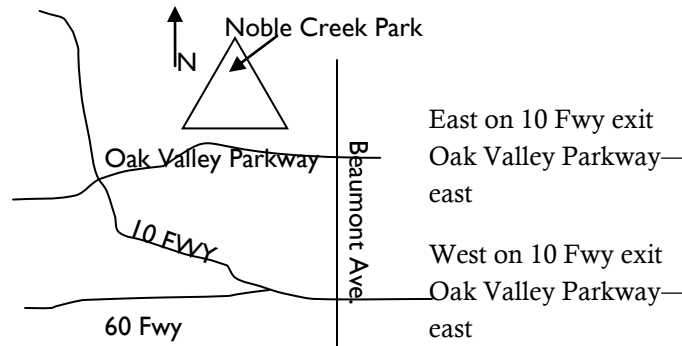

Close to the 10 Freeway. One can enjoy quiet mountain scenery with lots of sunshine and cool breezes.

*Noble Creek RV Park*

**On site parking** - 280 paved parking stalls, 20 accessible additional auxiliary parking - approx. 300 stalls